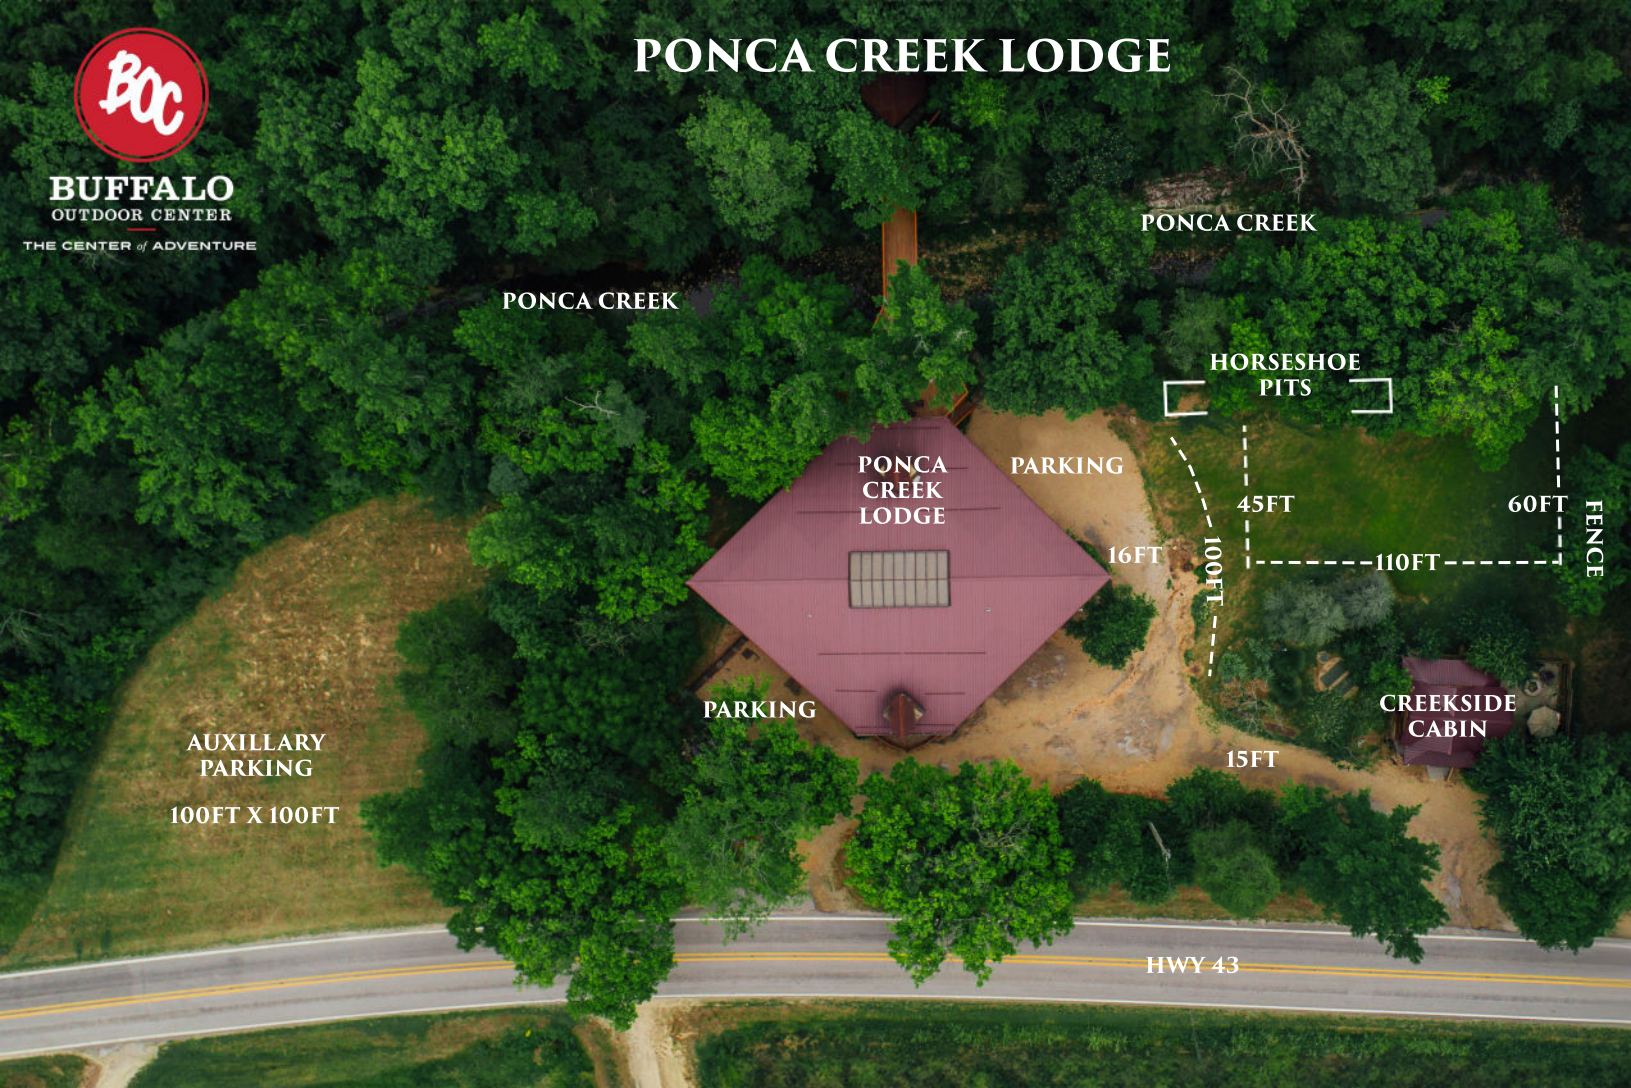

BUFFALO
OUTDOOR CENTER

THE CENTER of ADVENTURE

PONCA CREEK LODGE

PONCA CREEK

PONCA CREEK

HORSESHOE
PITS

PONCA
CREEK
LODGE

PARKING

60FT
FENCE

45FT

16FT

100FT

110FT

PARKING

CREEKSIDE
CABIN

15FT

AUXILLARY
PARKING

100FT X 100FT

HWY 43