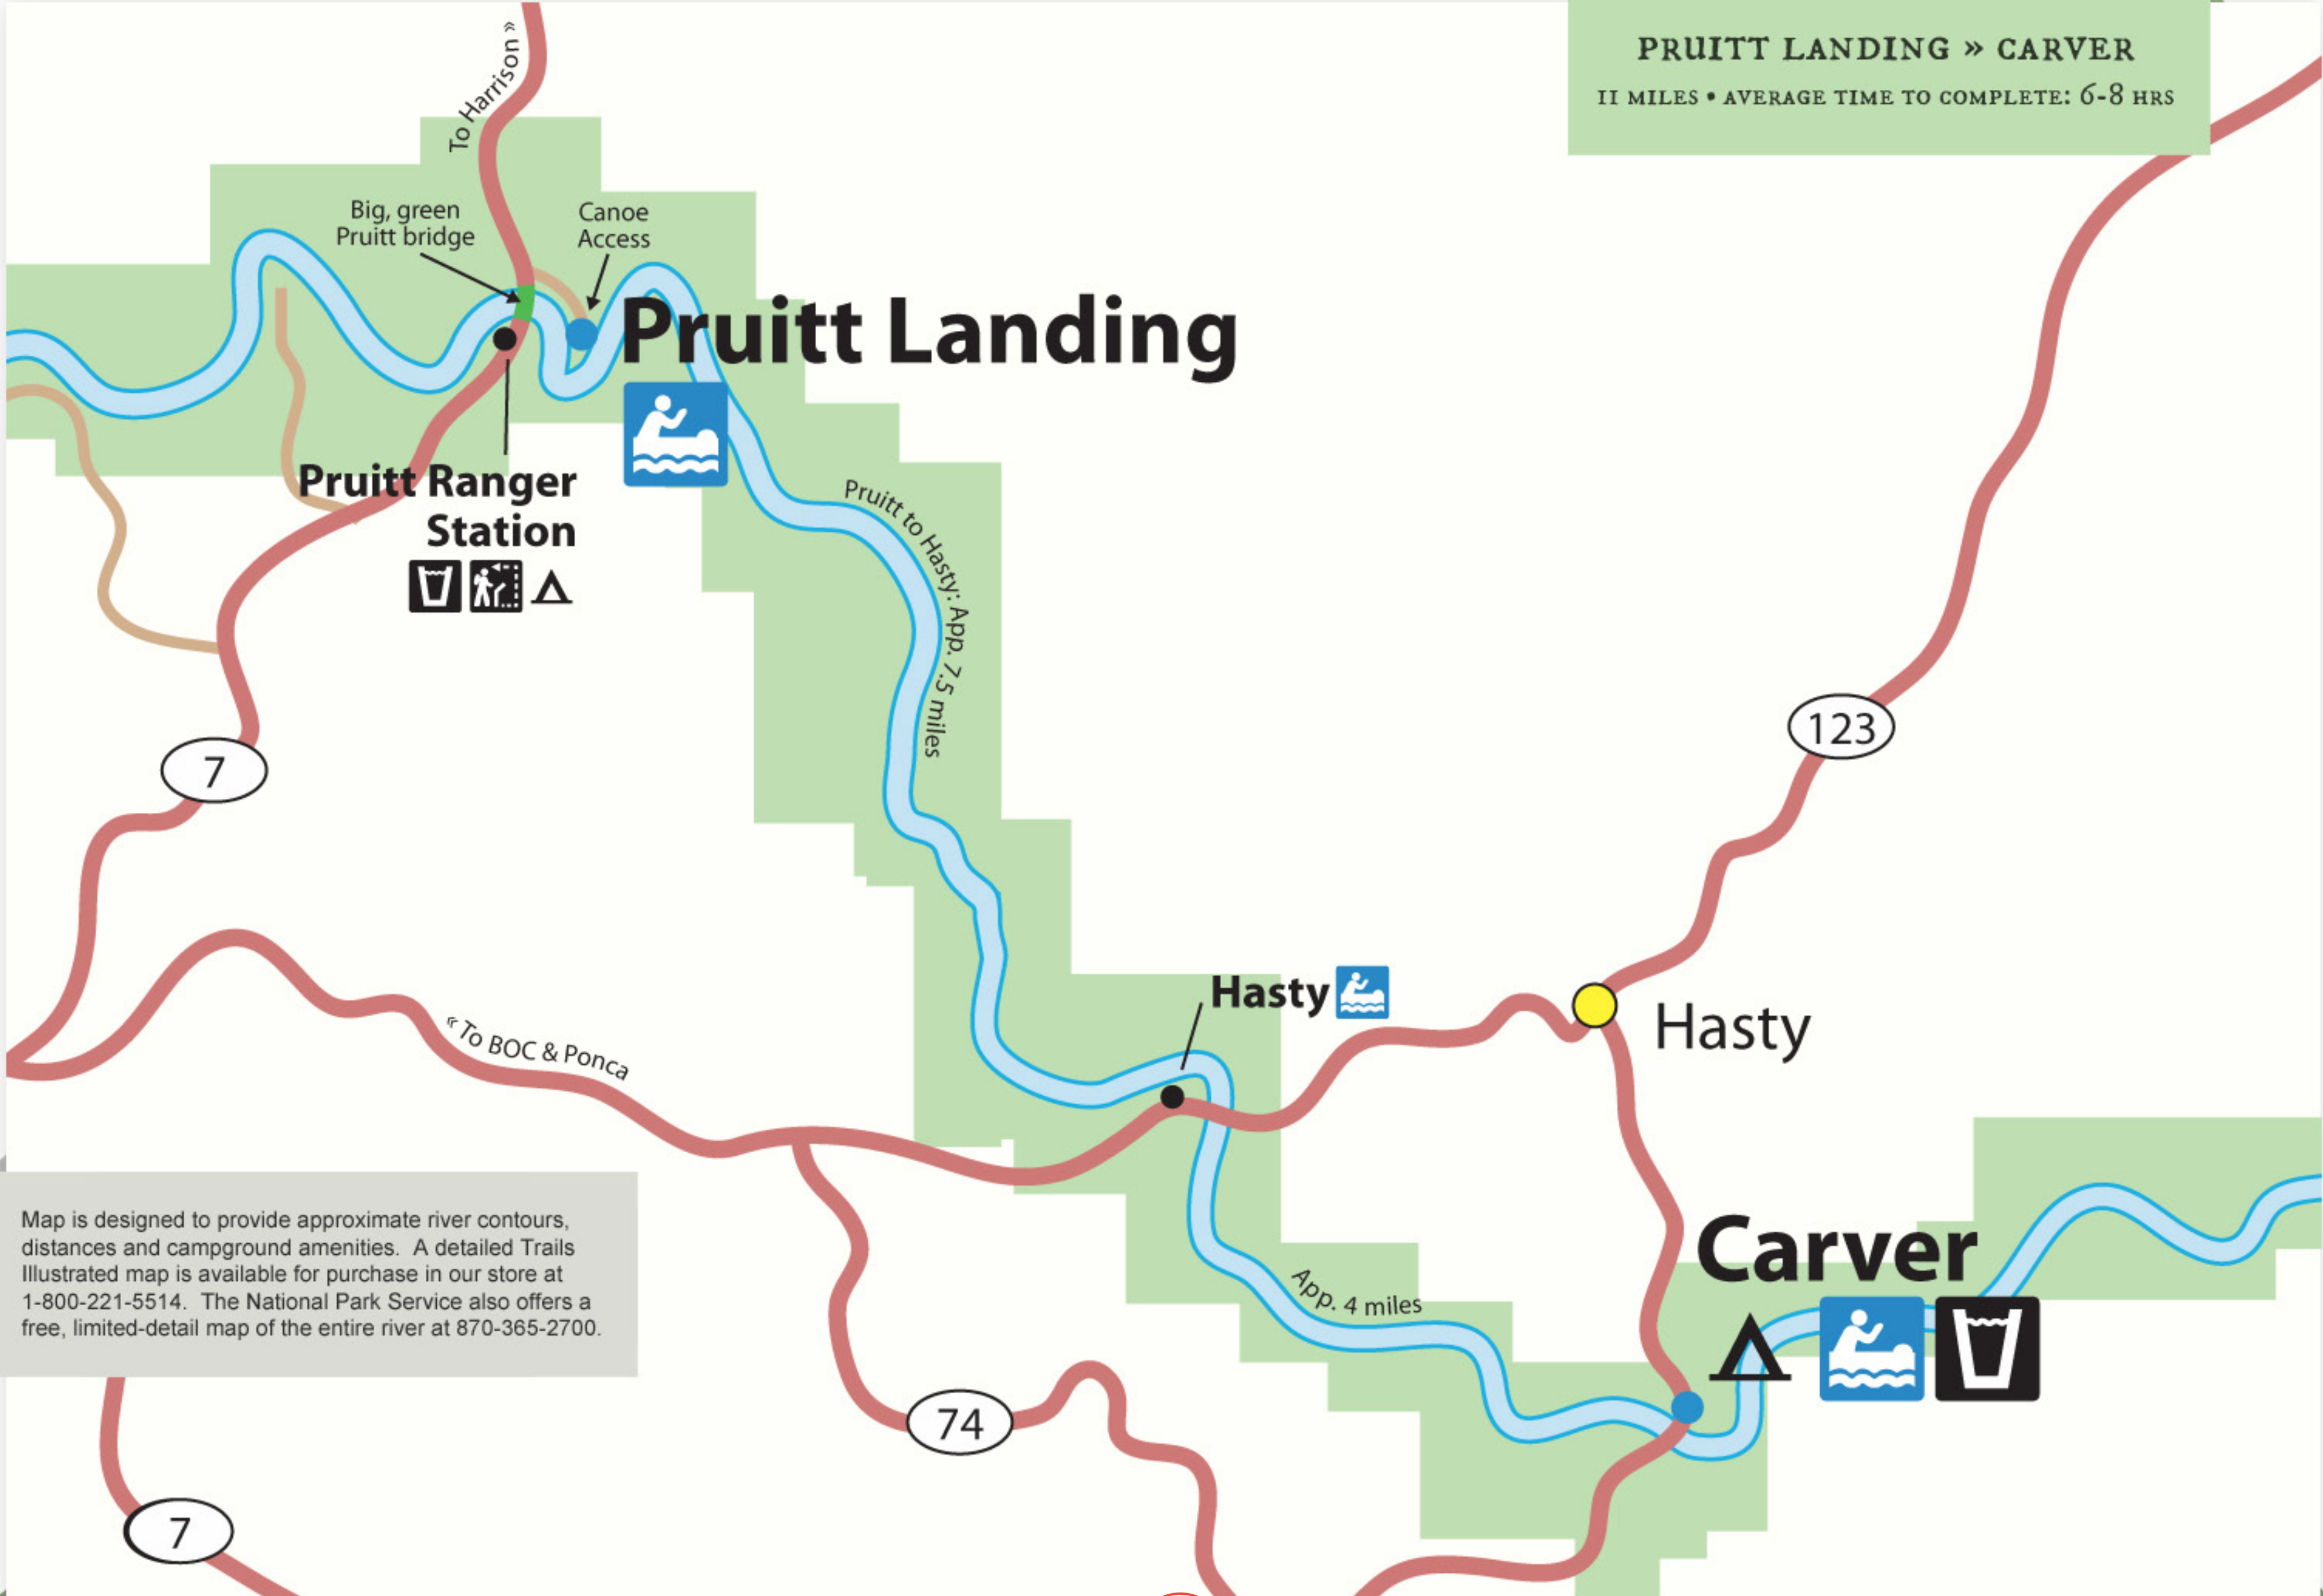

PRUITT LANDING » CARVER
11 MILES • AVERAGE TIME TO COMPLETE: 6-8 HRS

Map is designed to provide approximate river contours, distances and campground amenities. A detailed Trails Illustrated map is available for purchase in our store at 1-800-221-5514. The National Park Service also offers a free, limited-detail map of the entire river at 870-365-2700.