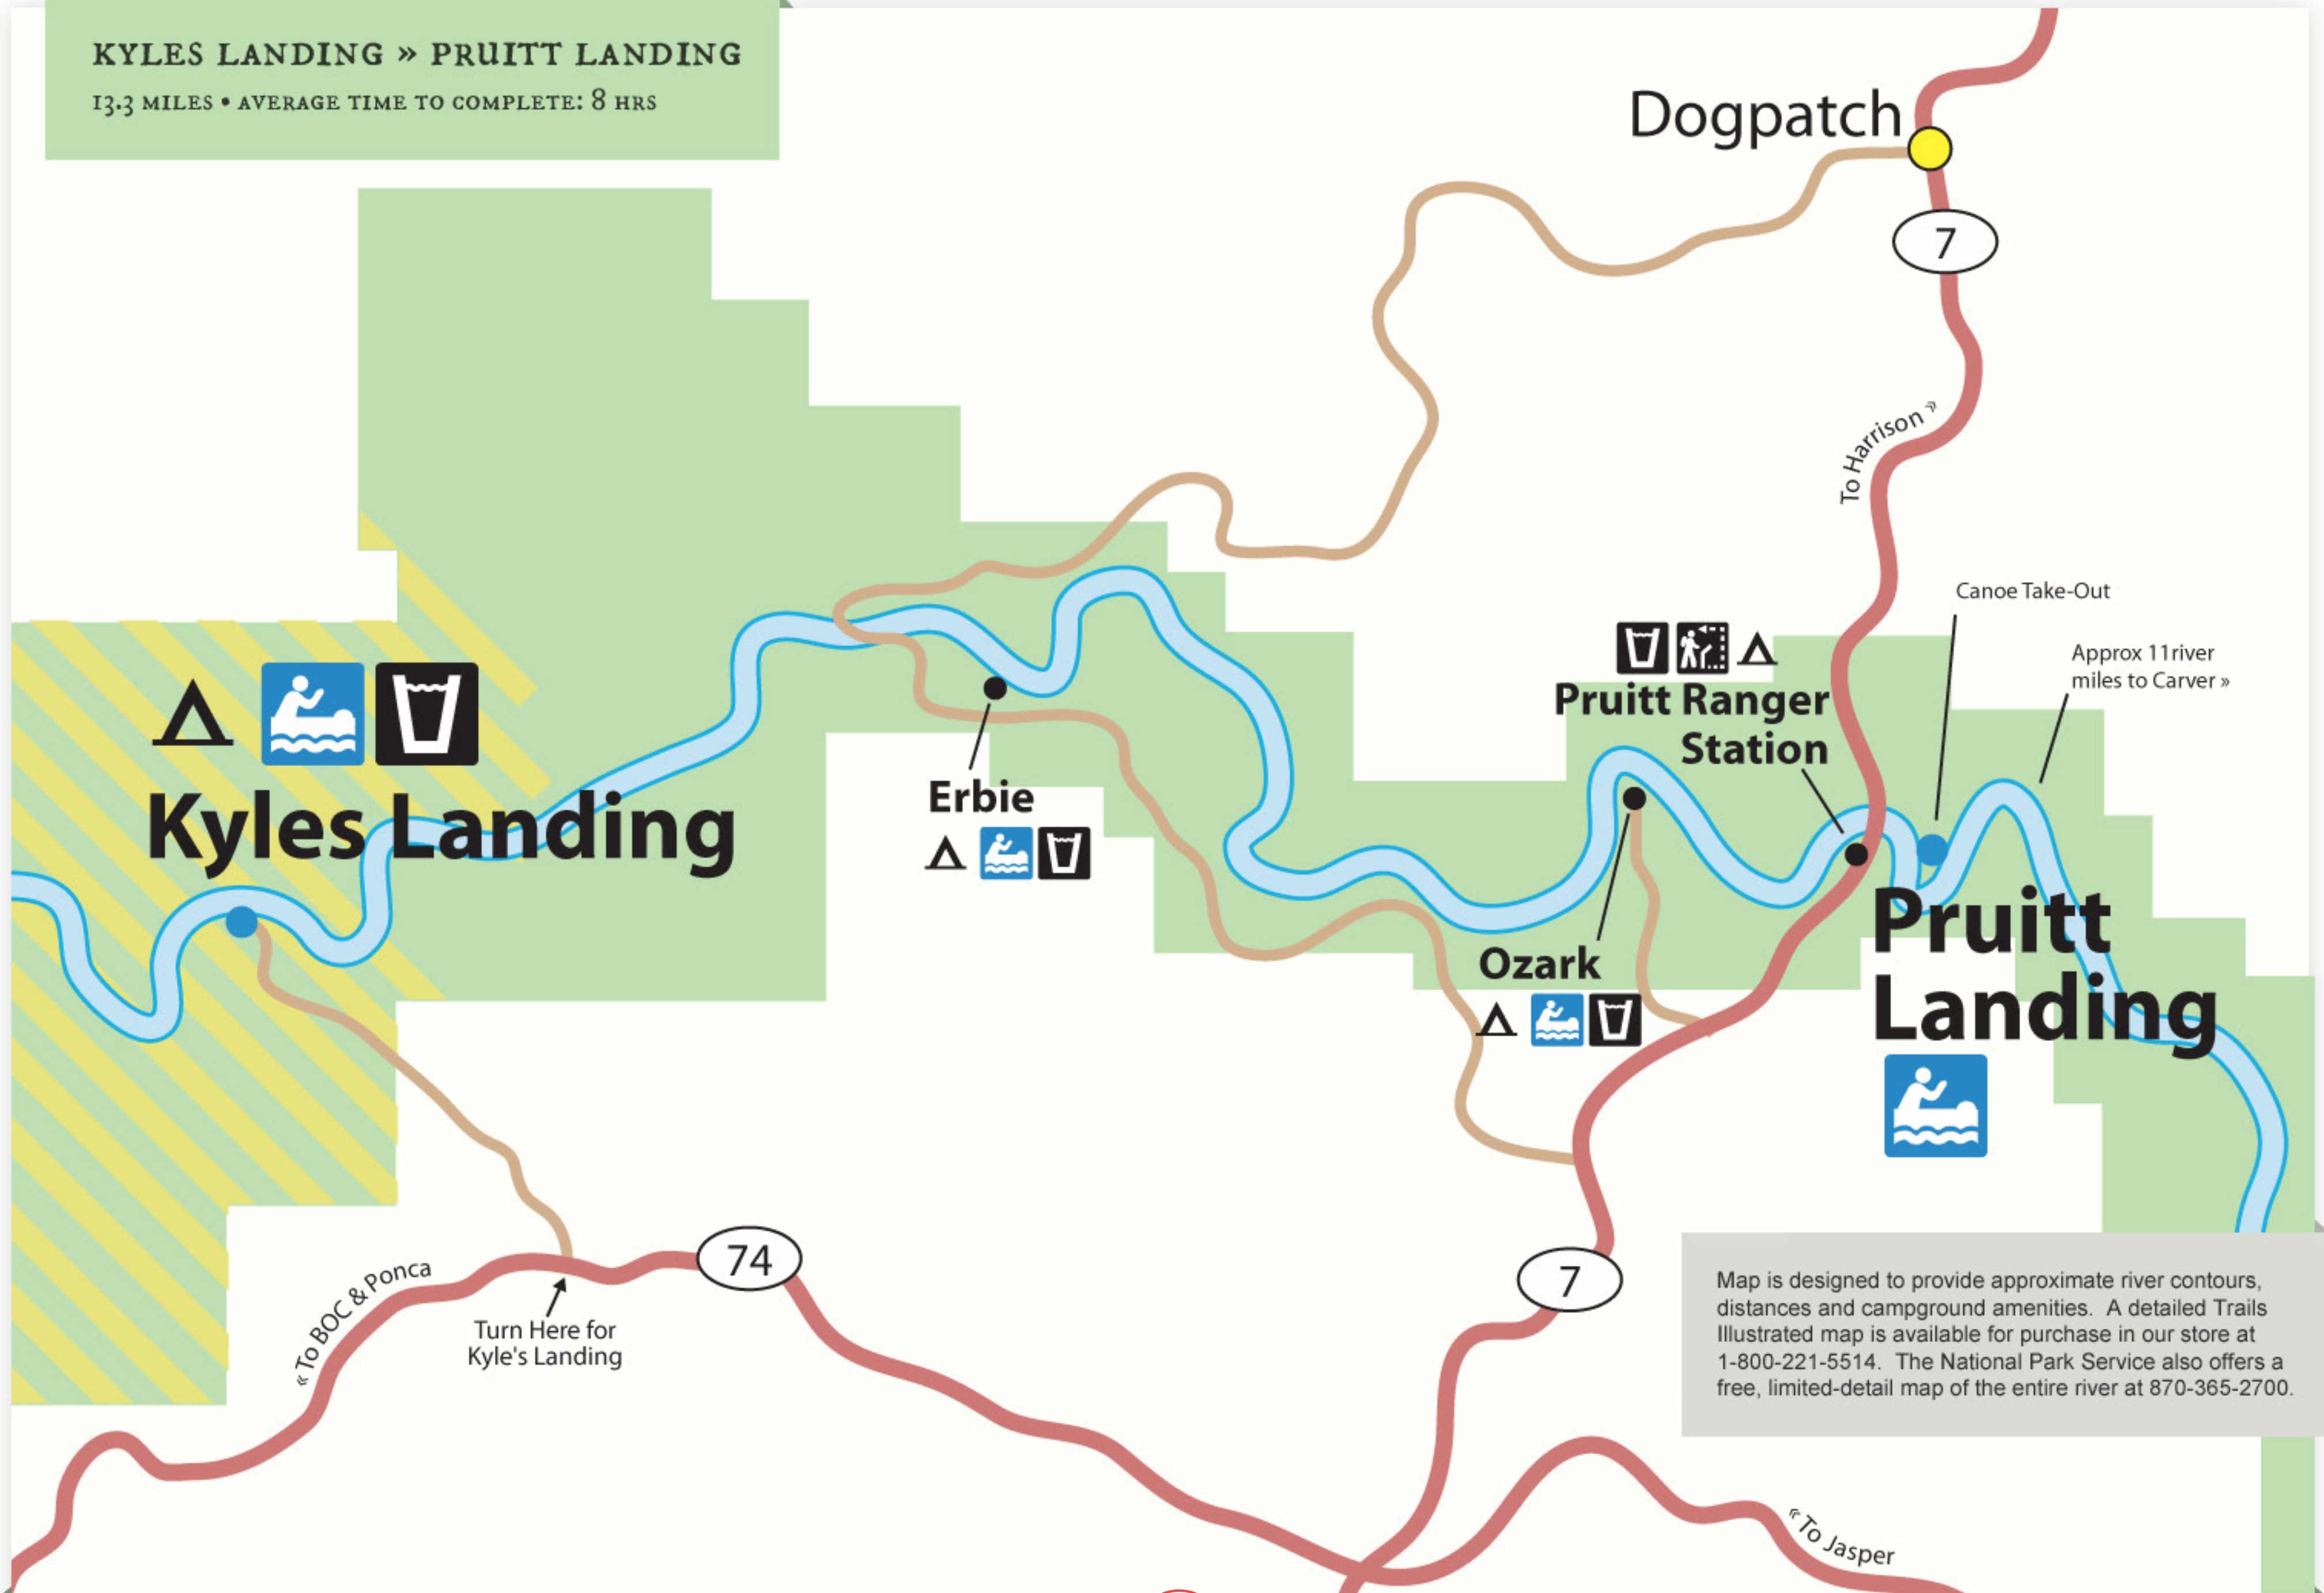

KYLES LANDING » PRUITT LANDING

13.3 MILES • AVERAGE TIME TO COMPLETE: 8 HRS

Map is designed to provide approximate river contours, distances and campground amenities. A detailed Trails Illustrated map is available for purchase in our store at 1-800-221-5514. The National Park Service also offers a free, limited-detail map of the entire river at 870-365-2700.

1.870.861.5514 • BUFFALORIVER.COM

HOURS: MAR - OCT: 8-6, NOV - FEB: 8-5

EMERGENCY: CALL 911 • PARK EMERGENCY: 888.692.1162 • NEWTON COUNTY SHERIFF: 870.446.5124